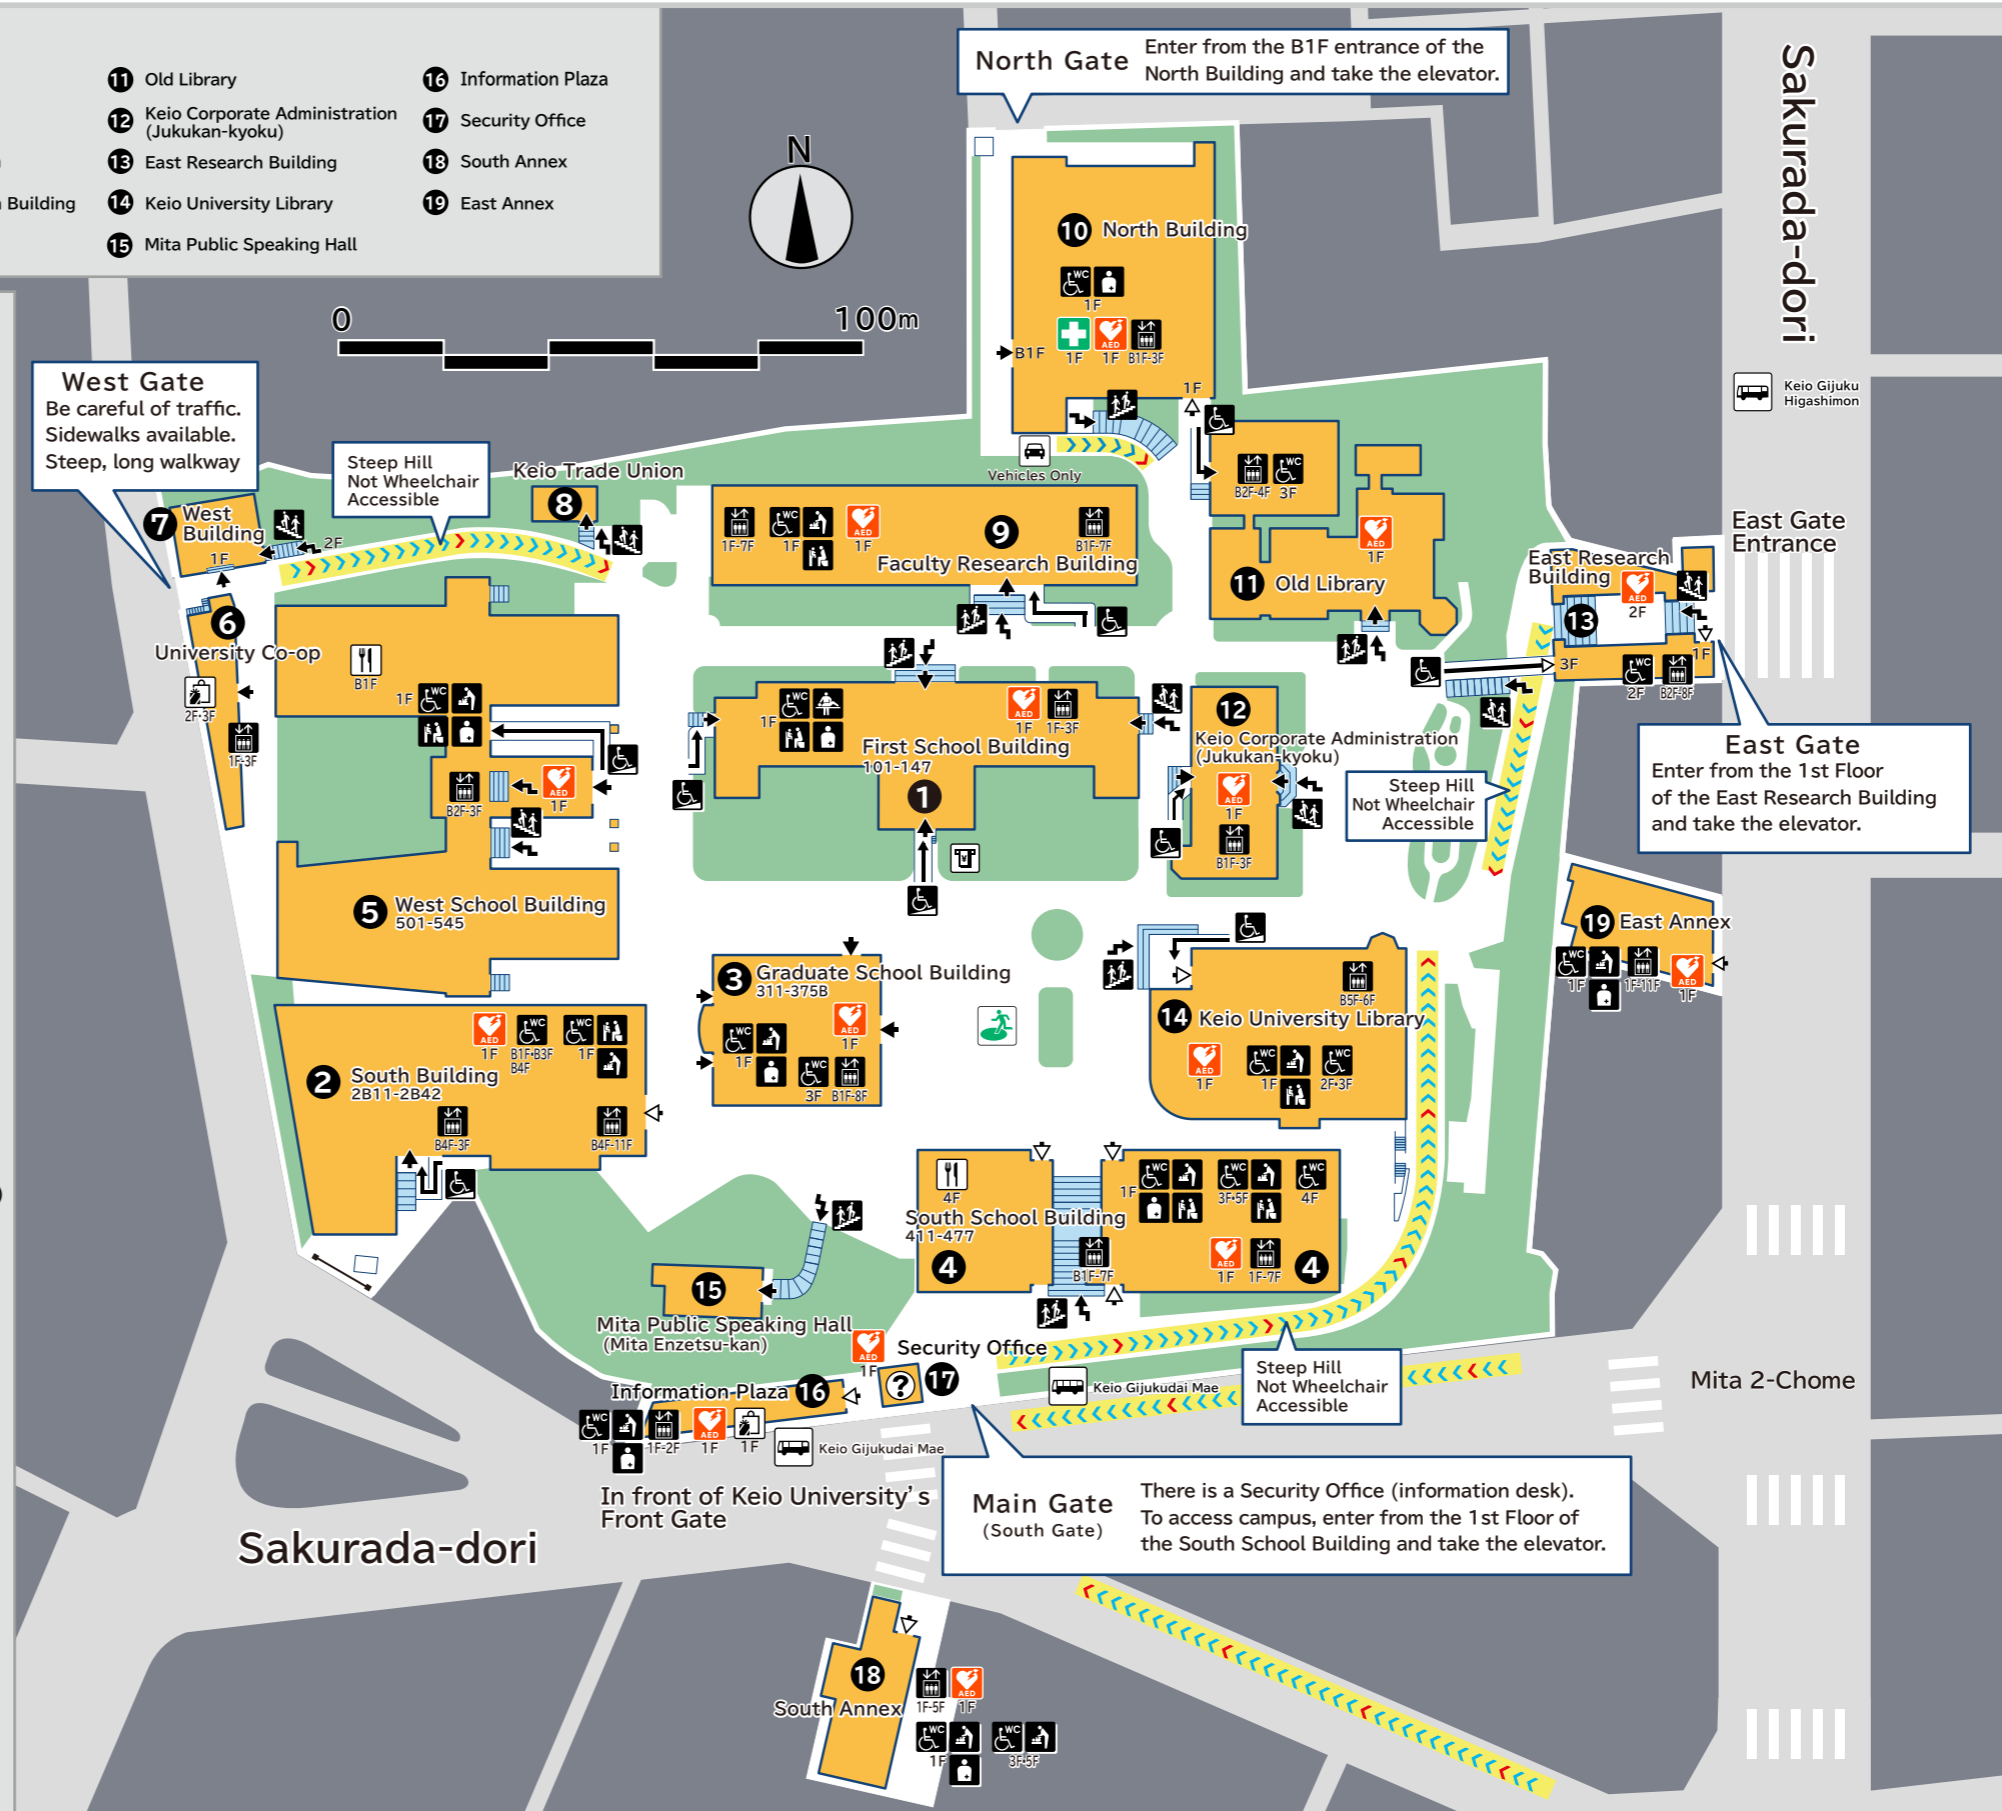

School Building Number

- | | | | |
|----------------------------|-----------------------------|--|----------------------|
| 1 First School Building | 6 University Co-op | 11 Old Library | 16 Information Plaza |
| 2 South Building | 7 West Building | 12 Keio Corporate Administration (Jukukan-kyoku) | 17 Security Office |
| 3 Graduate School Building | 8 Keio Trade Union | 13 East Research Building | 18 South Annex |
| 4 South School Building | 9 Faculty Research Building | 14 Keio University Library | 19 East Annex |
| 5 West School Building | 10 North Building | 15 Mita Public Speaking Hall | |

Barrier-Free Facilities

- Wheelchair-accessible restroom
- Baby changing table
- Baby chair
- Stoma-friendly fixtures
- Caregiver bed

Accessibility

- Disabled parking spaces
- Wheelchair-accessible ramp
- Ramp (arrows indicate upward slope)
- Stairs
- Stairs
- Stairs (arrows indicate upward slope)
- Elevator
- Building entrance, manual door
- Building entrance, automatic door
- Hill (arrows indicate direction of slope)
- Closest bus stop

On-Campus Facilities

- Guide
- First-aid Room
- Evacuation Site
- AED
- Cafeteria
- Kiosk
- ATM
- Vehicles access road

This Barrier-Free Map was created in accordance with Color Universal Design (CUD) so that it can be easily interpreted by as many people as possible, regardless of individual differences in color vision.